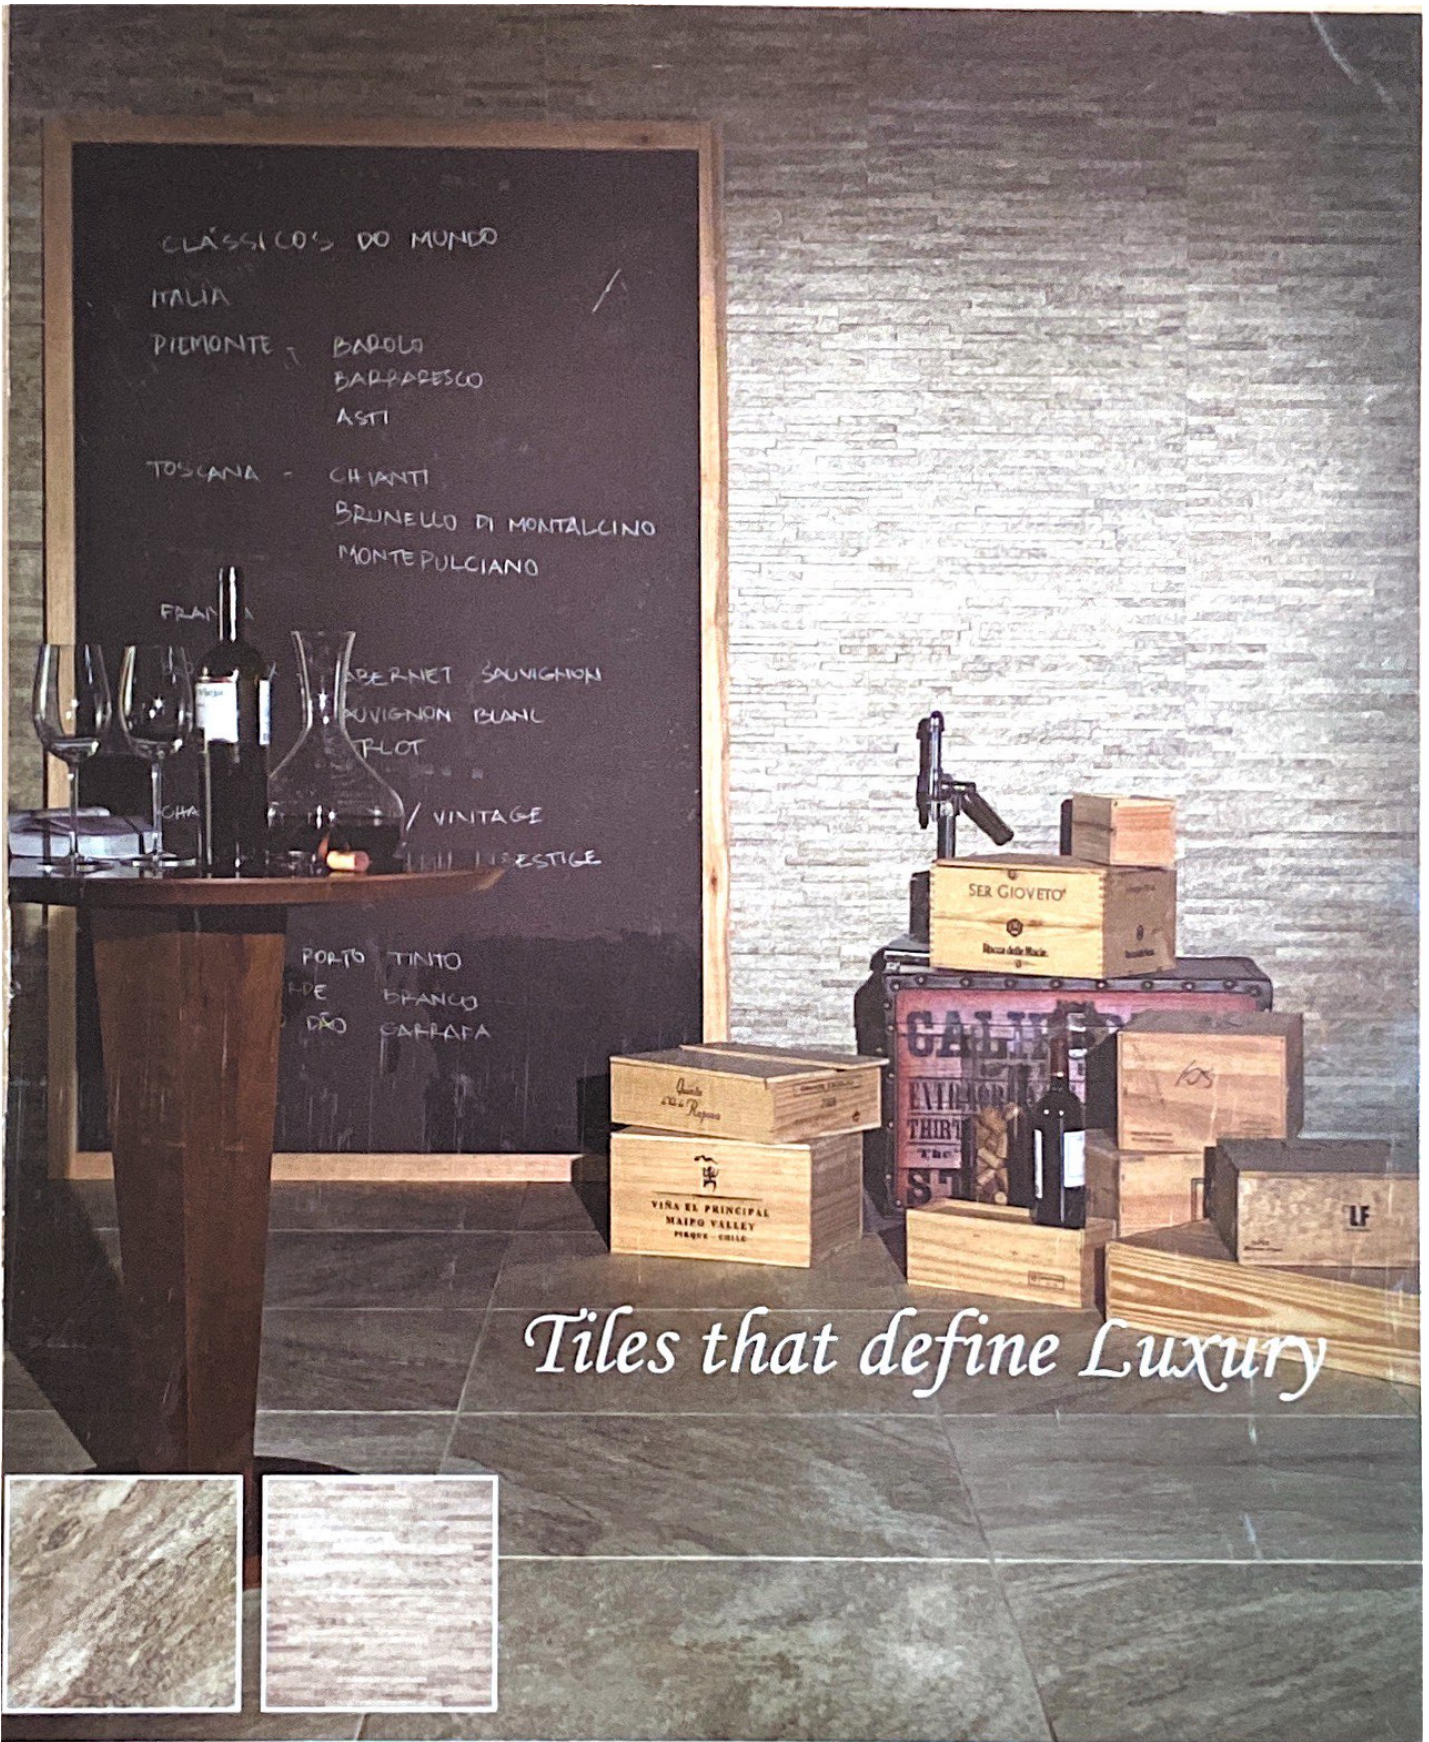

Tiles that define Luxury